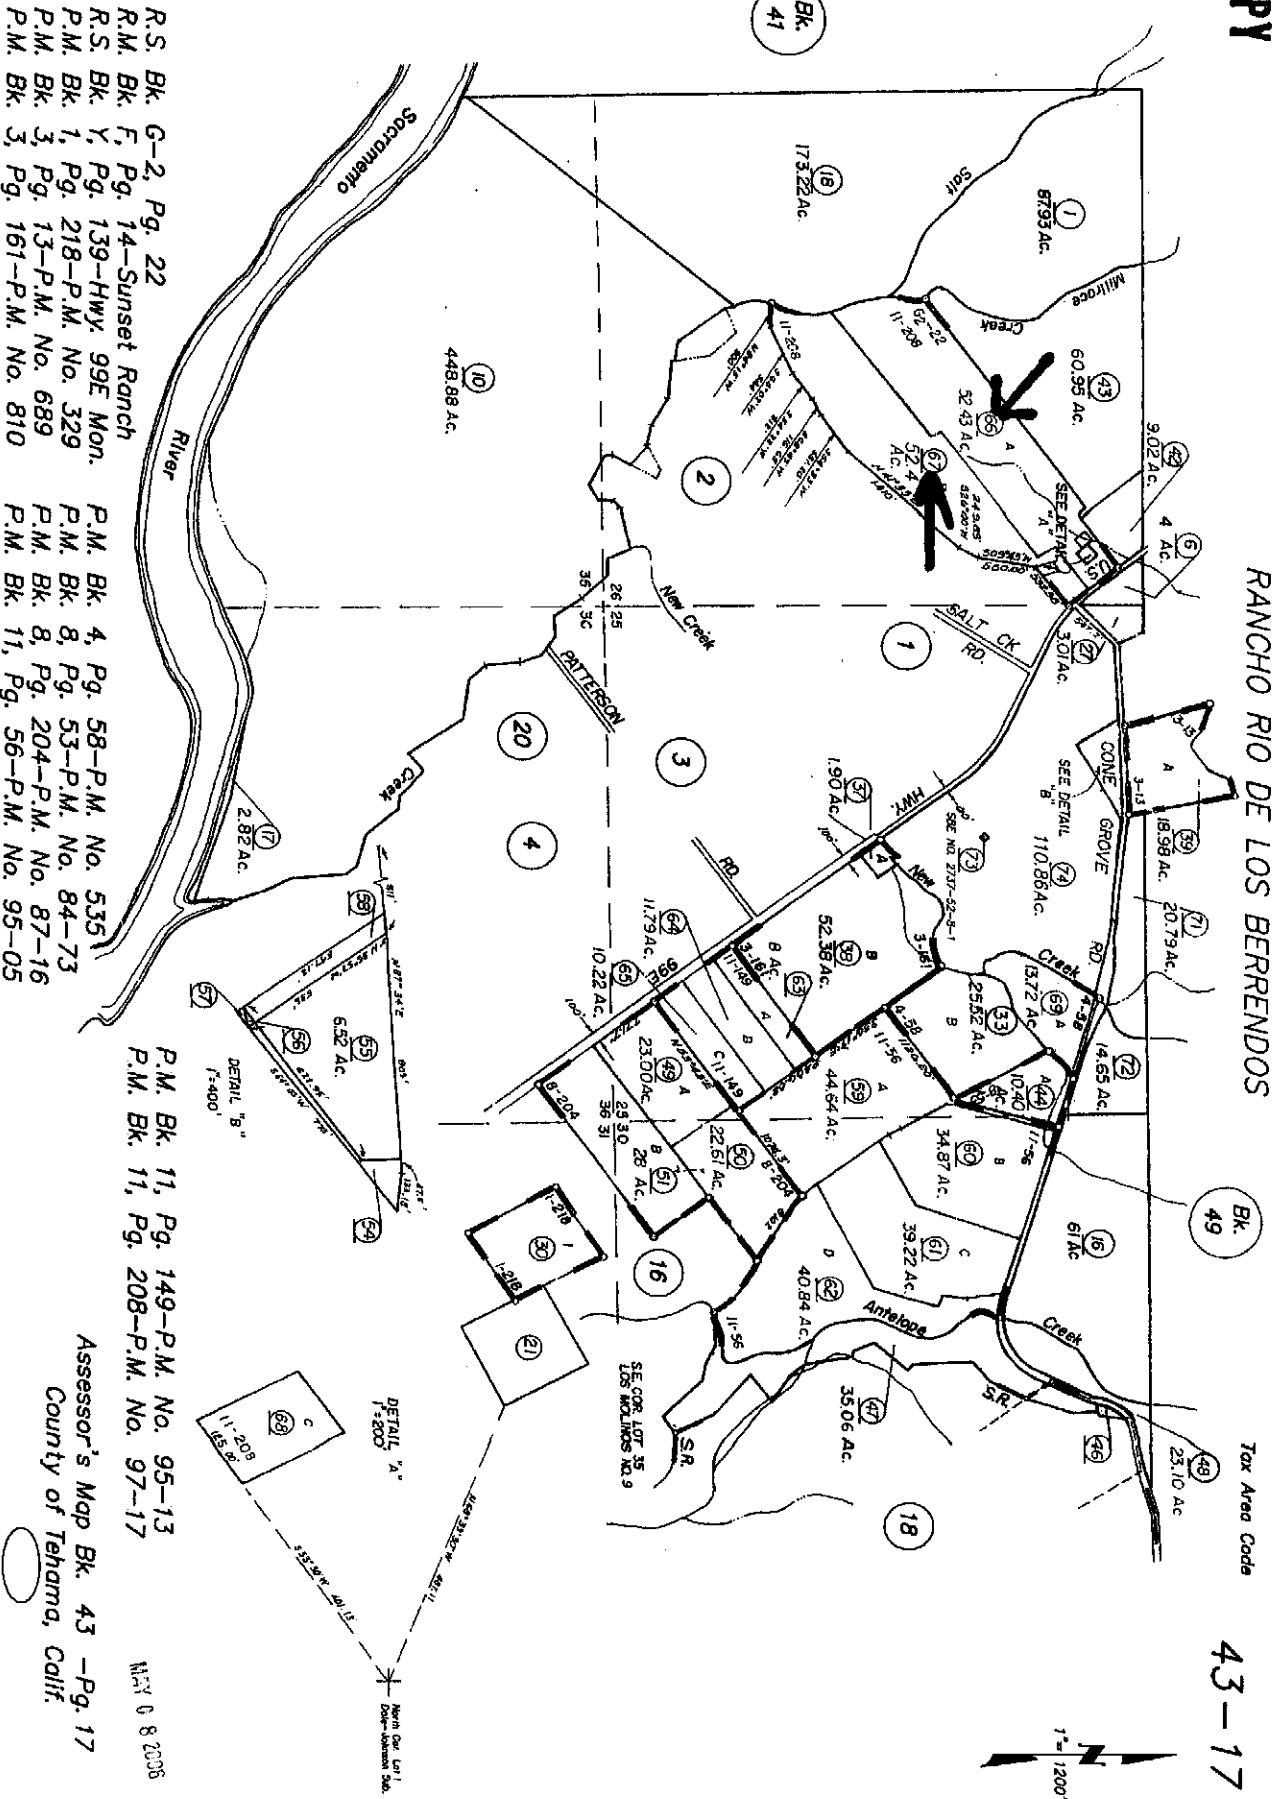

RANCHO RIO DE LOS BERRENDOS

Tox Area Code

R.S. Bk. G-2, Pg. 22  
 R.M. Bk. F, Pg. 14-Sunset Ranch  
 R.S. Bk. Y, Pg. 139-Hwy. 99E Mon.  
 P.M. Bk. 1, Pg. 218-P.M. No. 329  
 P.M. Bk. 3, Pg. 13-P.M. No. 689  
 P.M. Bk. 3, Pg. 161-P.M. No. 810

P.M. Bk. 4, Pg. 58-P.M. No. 535  
 P.M. Bk. 8, Pg. 53-P.M. No. 84-73  
 P.M. Bk. 8, Pg. 204-P.M. No. 87-16  
 P.M. Bk. 11, Pg. 56-P.M. No. 95-05

P.M. Bk. 11, Pg. 149-P.M. No. 95-13  
 P.M. Bk. 11, Pg. 208-P.M. No. 97-17

Assessor's Map Bk. 43 -Pg. 17  
 County of Tehama, Calif.

MAY 0 8 2006